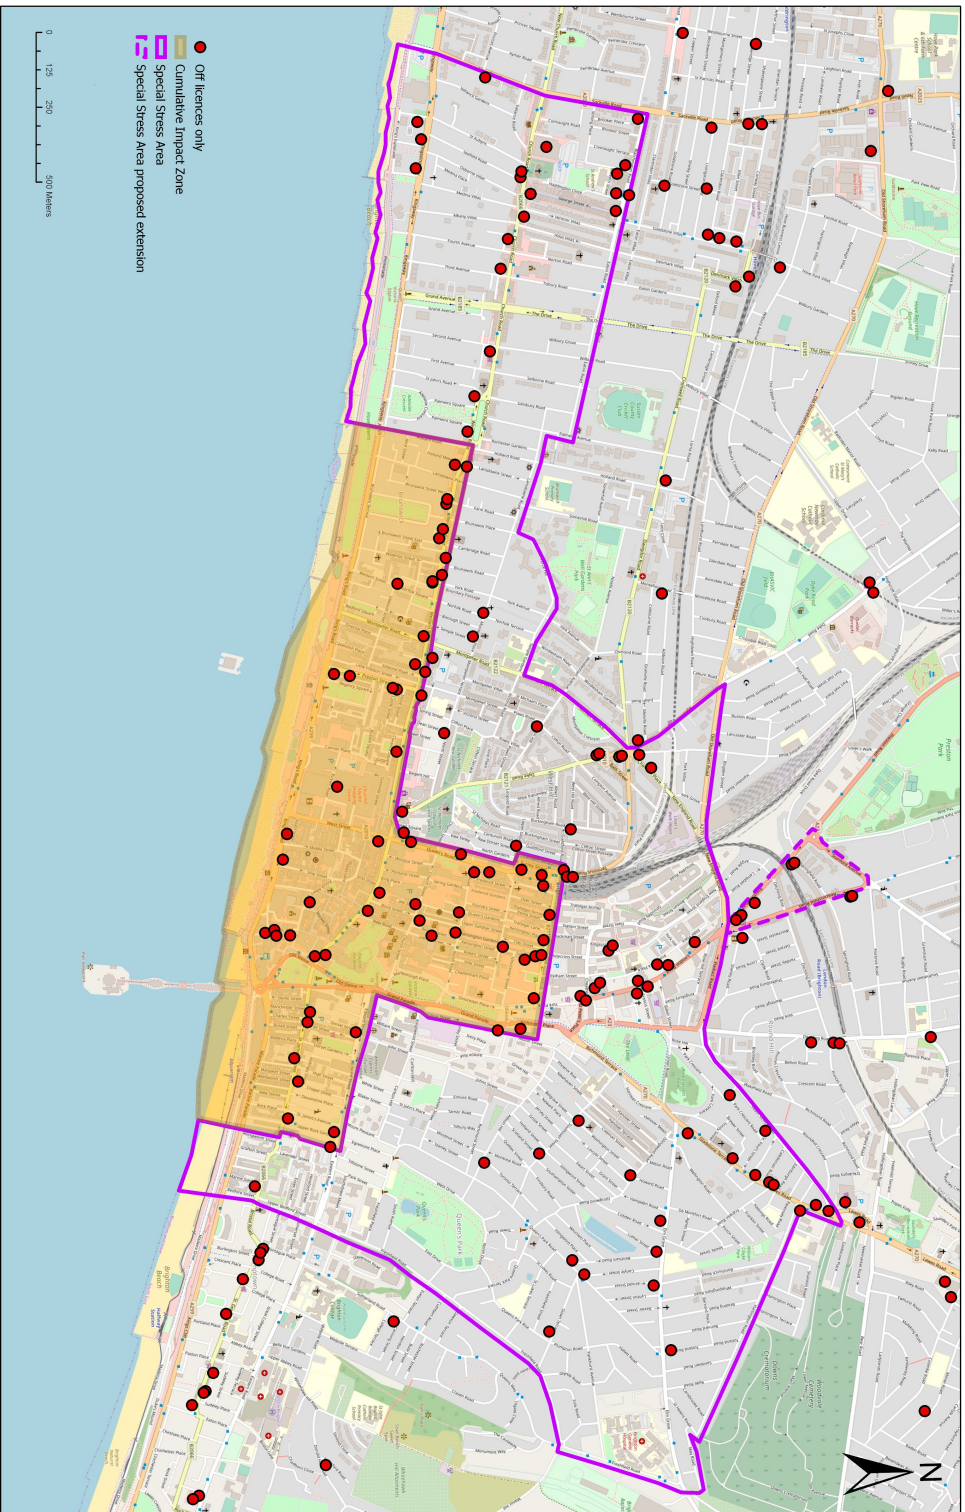

Cumulative Impact Zone, Special Stress Area and off-licences only, December 2019

Brighton & Hove Public Health Intelligence, 2020
© OpenStreetMap (and) contributors, CC-BY-SA © Crown Copyright. All rights reserved. Licence: 100020999. Brighton & Hove City Council, 2019. Cities Revealed © 2018